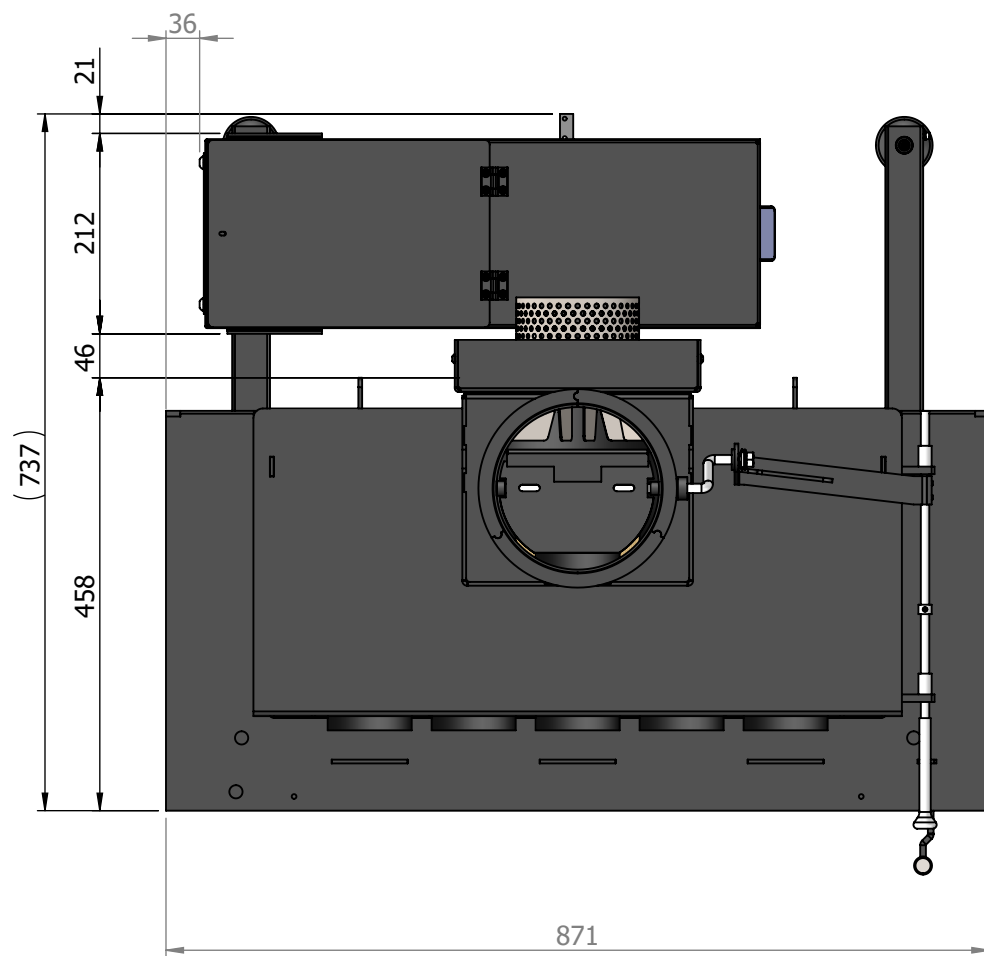

LOUIS GRAND AIR
30kg pellets container

LOUIS GRAND AIR
30kg pellets container

LOUIS GRAND AIR
45kgpellets container

LOUIS GRAND AIR
45kg pellets container