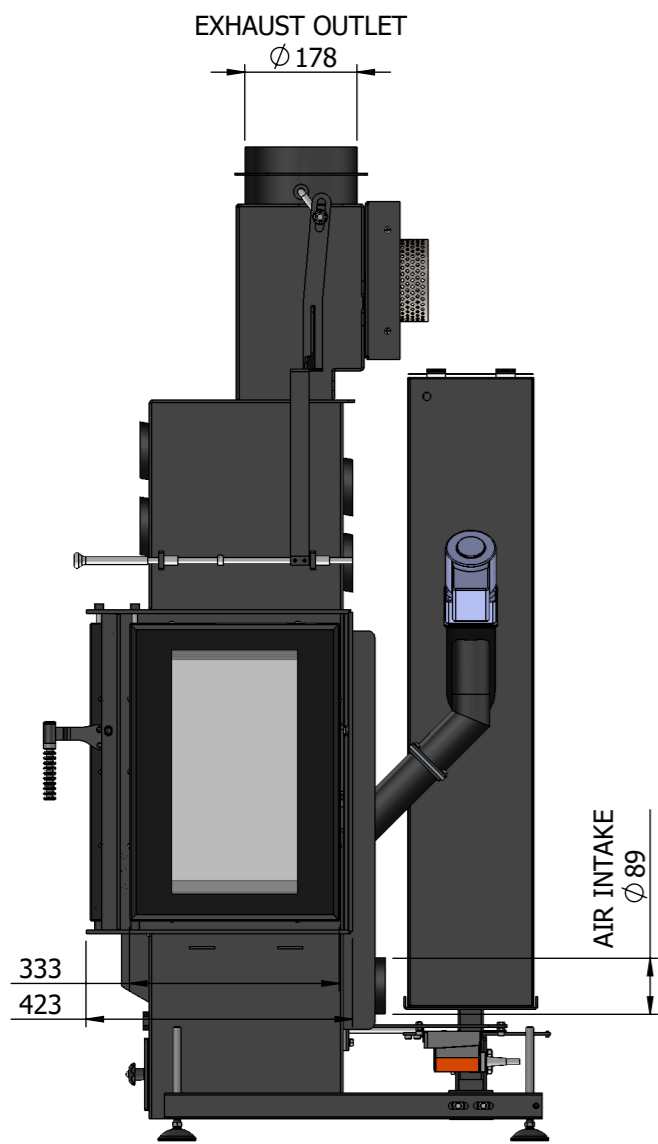

LOUIS GRAND AIR
30kg pellets container

LOUIS GRAND AIR
30kg pellets container

LOUIS GRAND AIR
45kgpellets container

LOUIS GRAND AIR
45kg pellets container