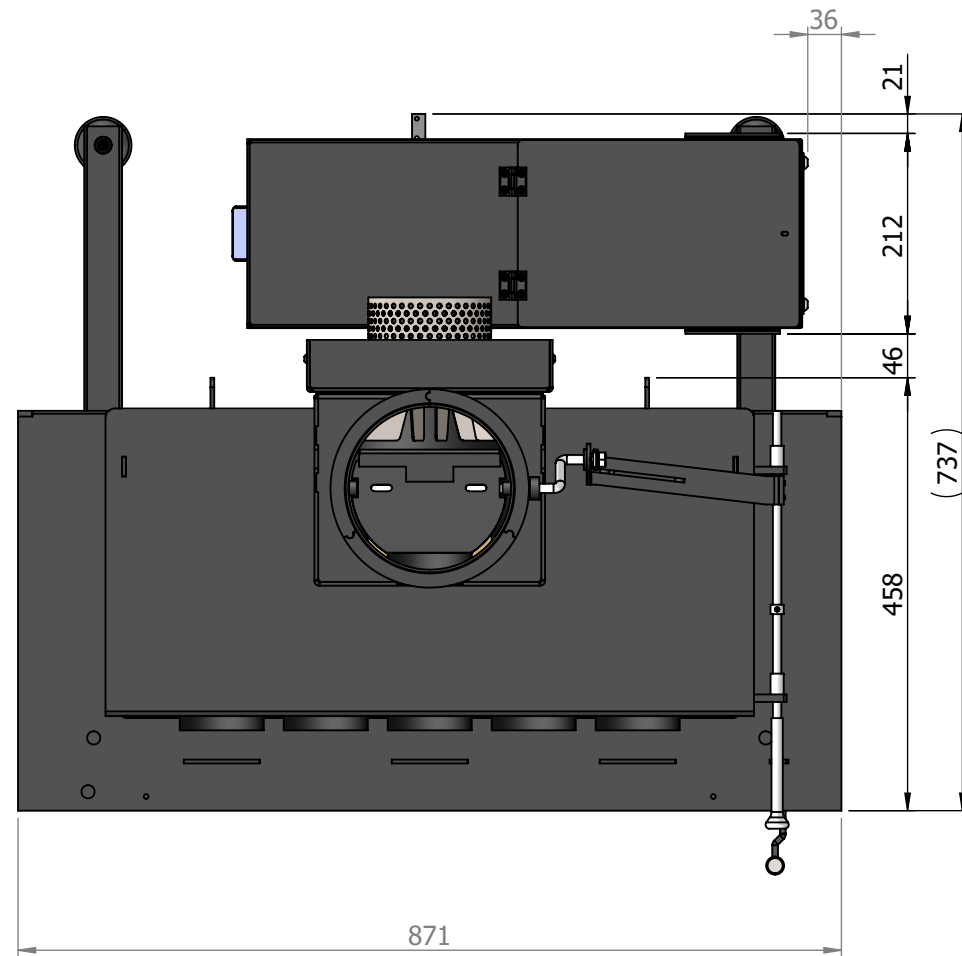

LOUIS GRAND AIR
30kg pellets container

LOUIS GRAND AIR
30kg pellets container

LOUIS GRAND AIR
45kgpellets container

LOUIS GRAND AIR
45kg pellets container