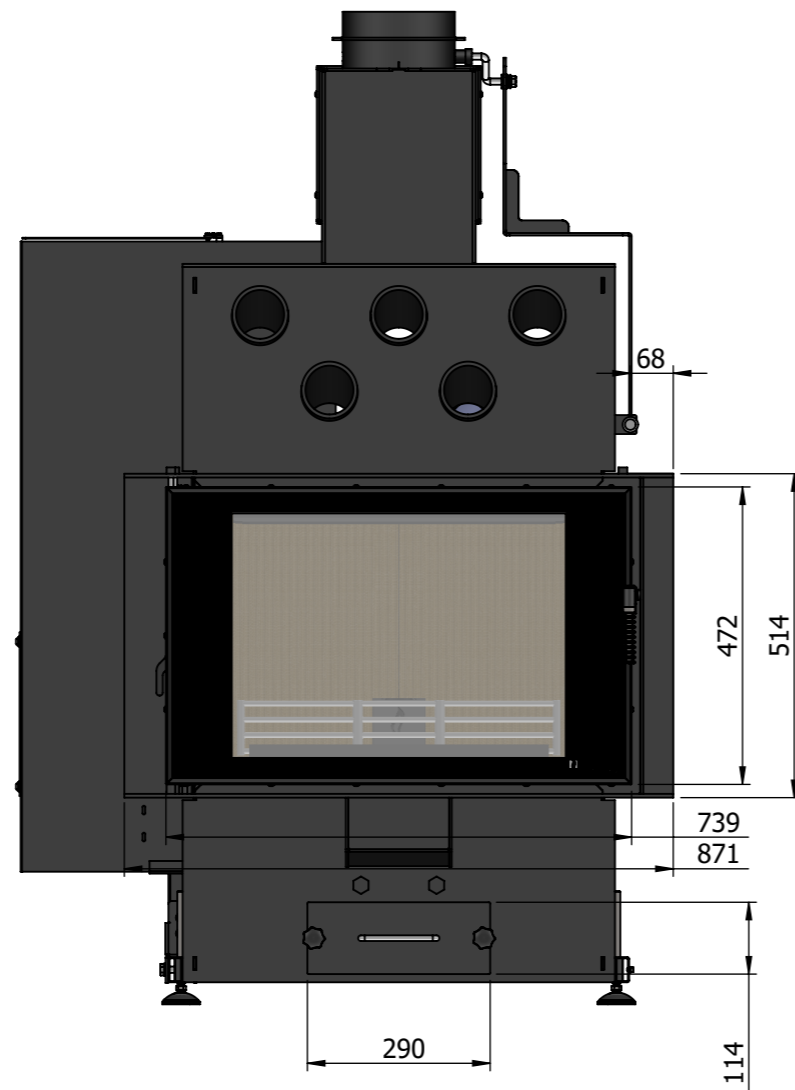

LOUIS GRAND AIR
30kg pellets container

LOUIS GRAND AIR
30kg pellets container

LOUIS GRAND AIR
45kgpellets container

LOUIS GRAND AIR
45kg pellets container