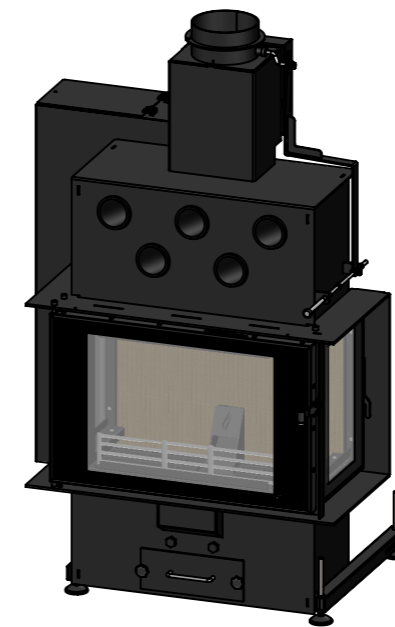

LOUIS GRAND AIR
30kg pellets container

LOUIS GRAND AIR
30kg pellets container

LOUIS GRAND AIR
45kgpellets container

LOUIS GRAND AIR
45kg pellets container