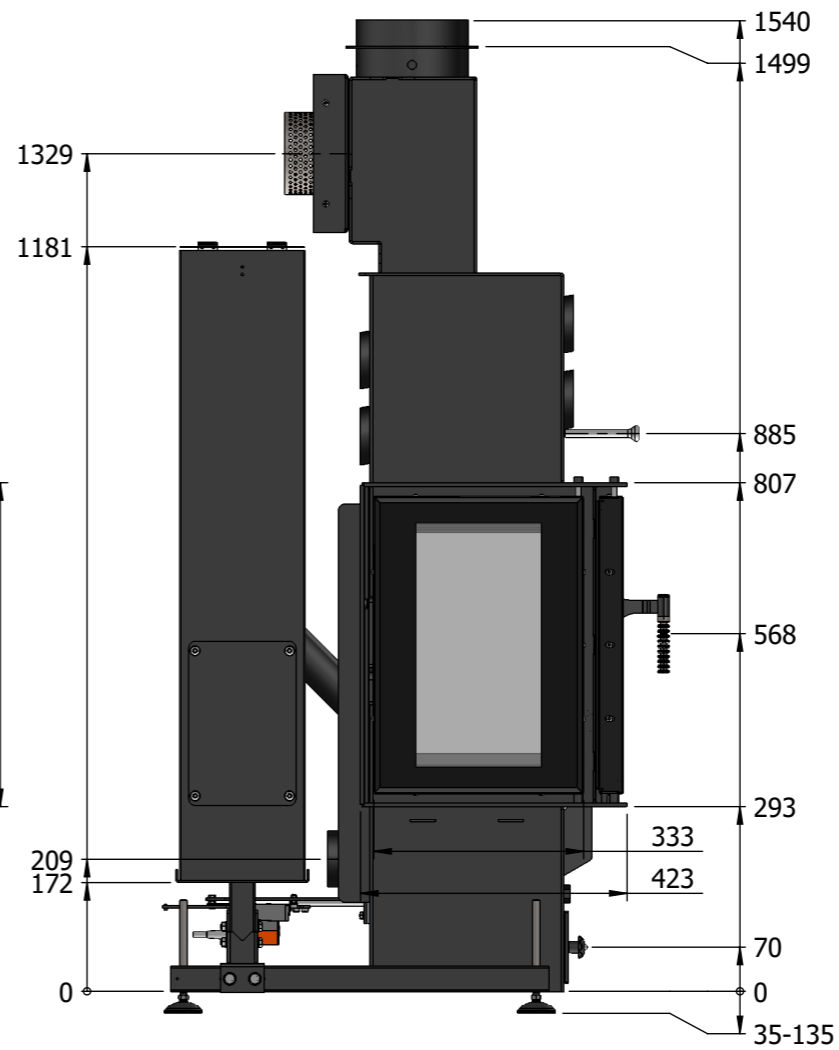

LOUIS GRAND AIR
30kg pellets container

LOUIS GRAND AIR
30kg pellets container

LOUIS GRAND AIR
45kgpellets container

LOUIS GRAND AIR
45kg pellets container