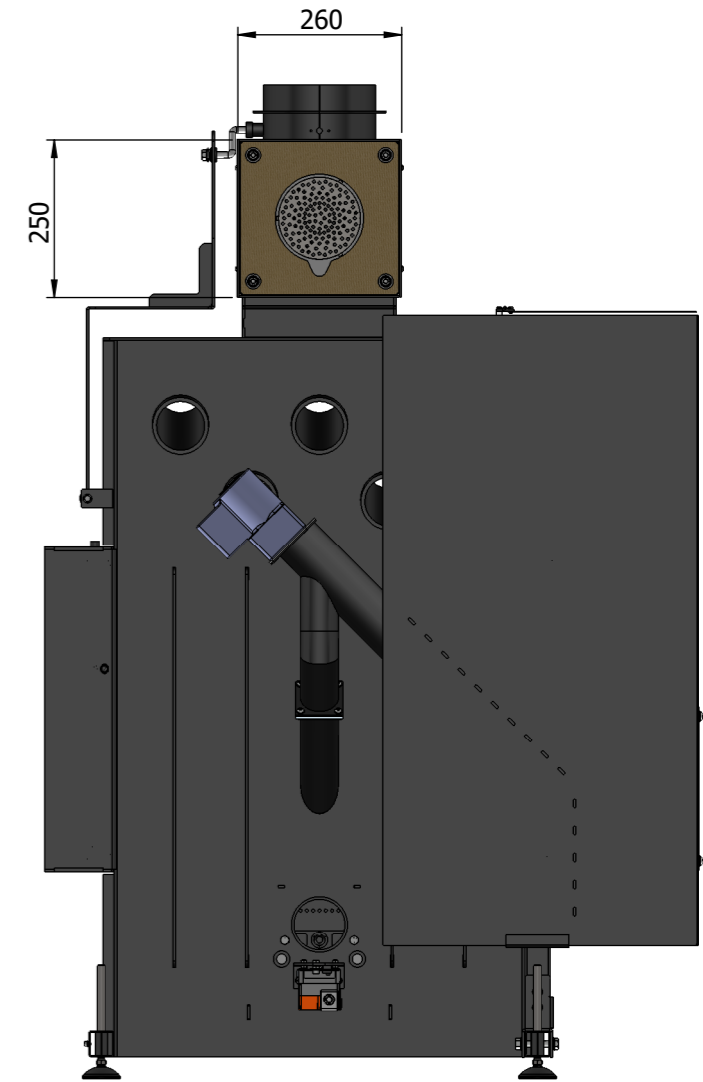

LOUIS GRAND AIR
30kg pellets container

LOUIS GRAND AIR
30kg pellets container

LOUIS GRAND AIR
45kgpellets container

LOUIS GRAND AIR
45kg pellets container