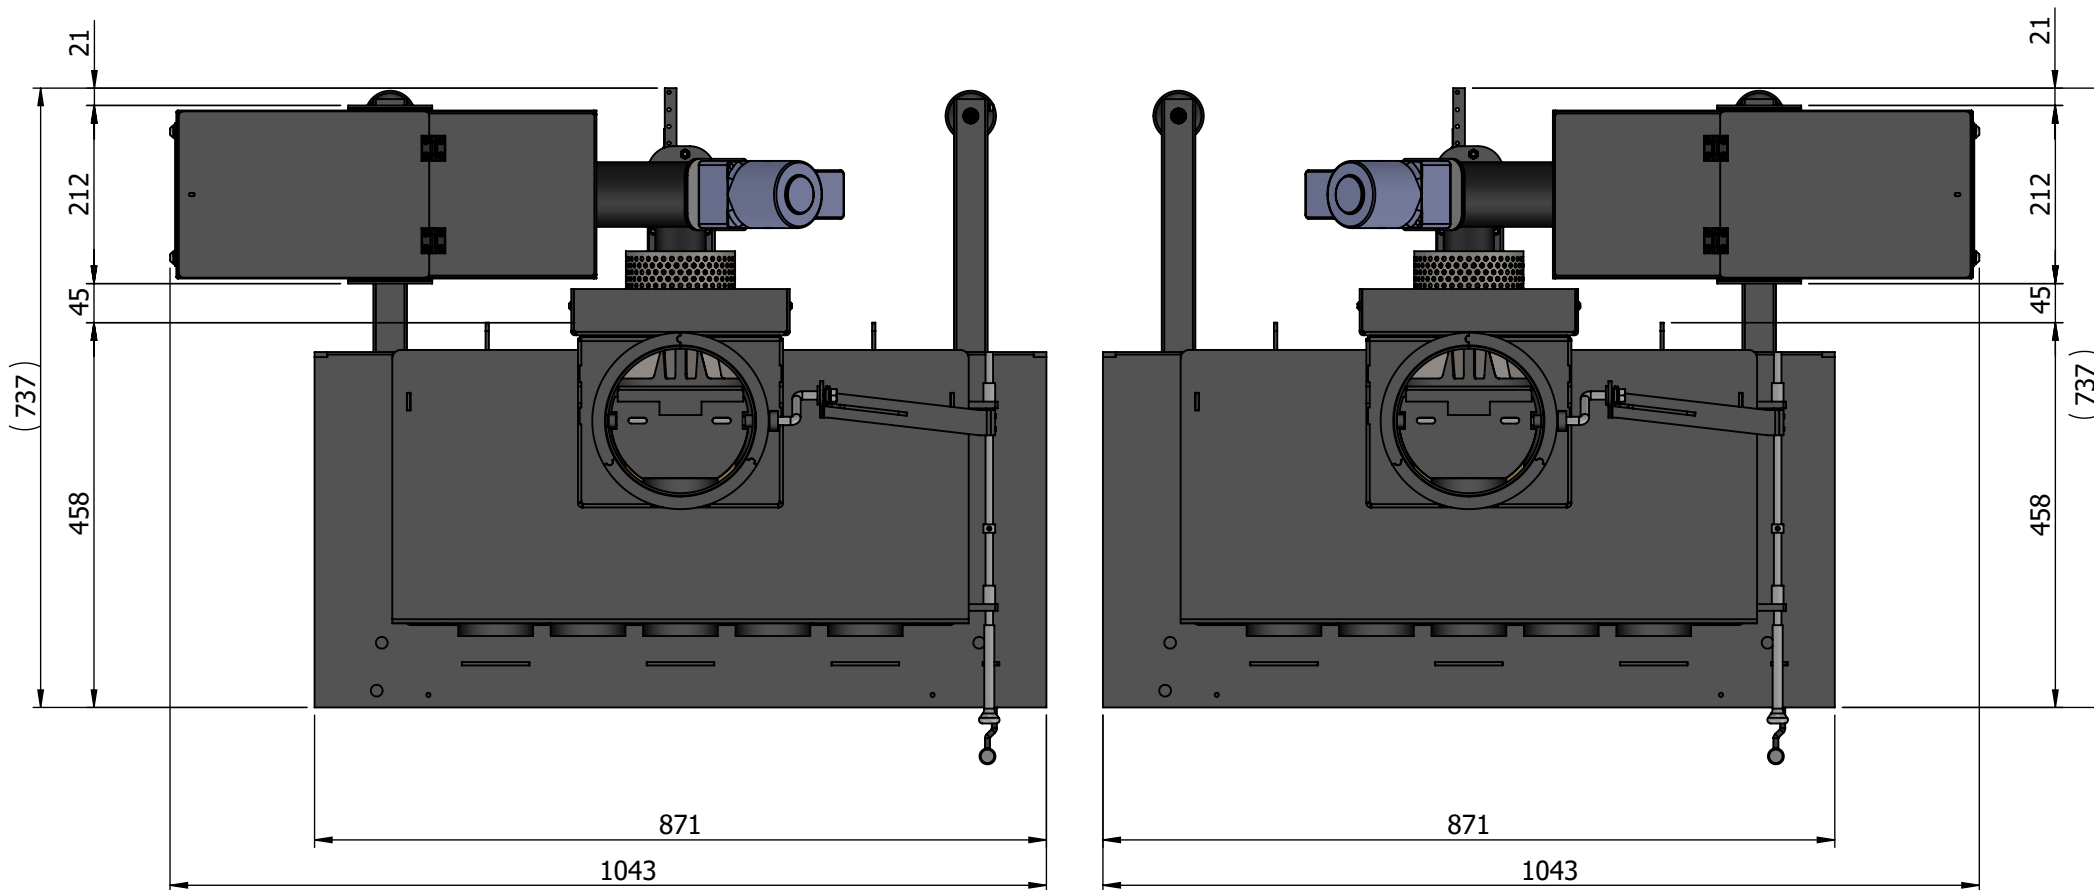

LOUIS GRAND AIR
30kg pellets container

LOUIS GRAND AIR
30kg pellets container

LOUIS GRAND AIR
45kgpellets container

LOUIS GRAND AIR
45kg pellets container